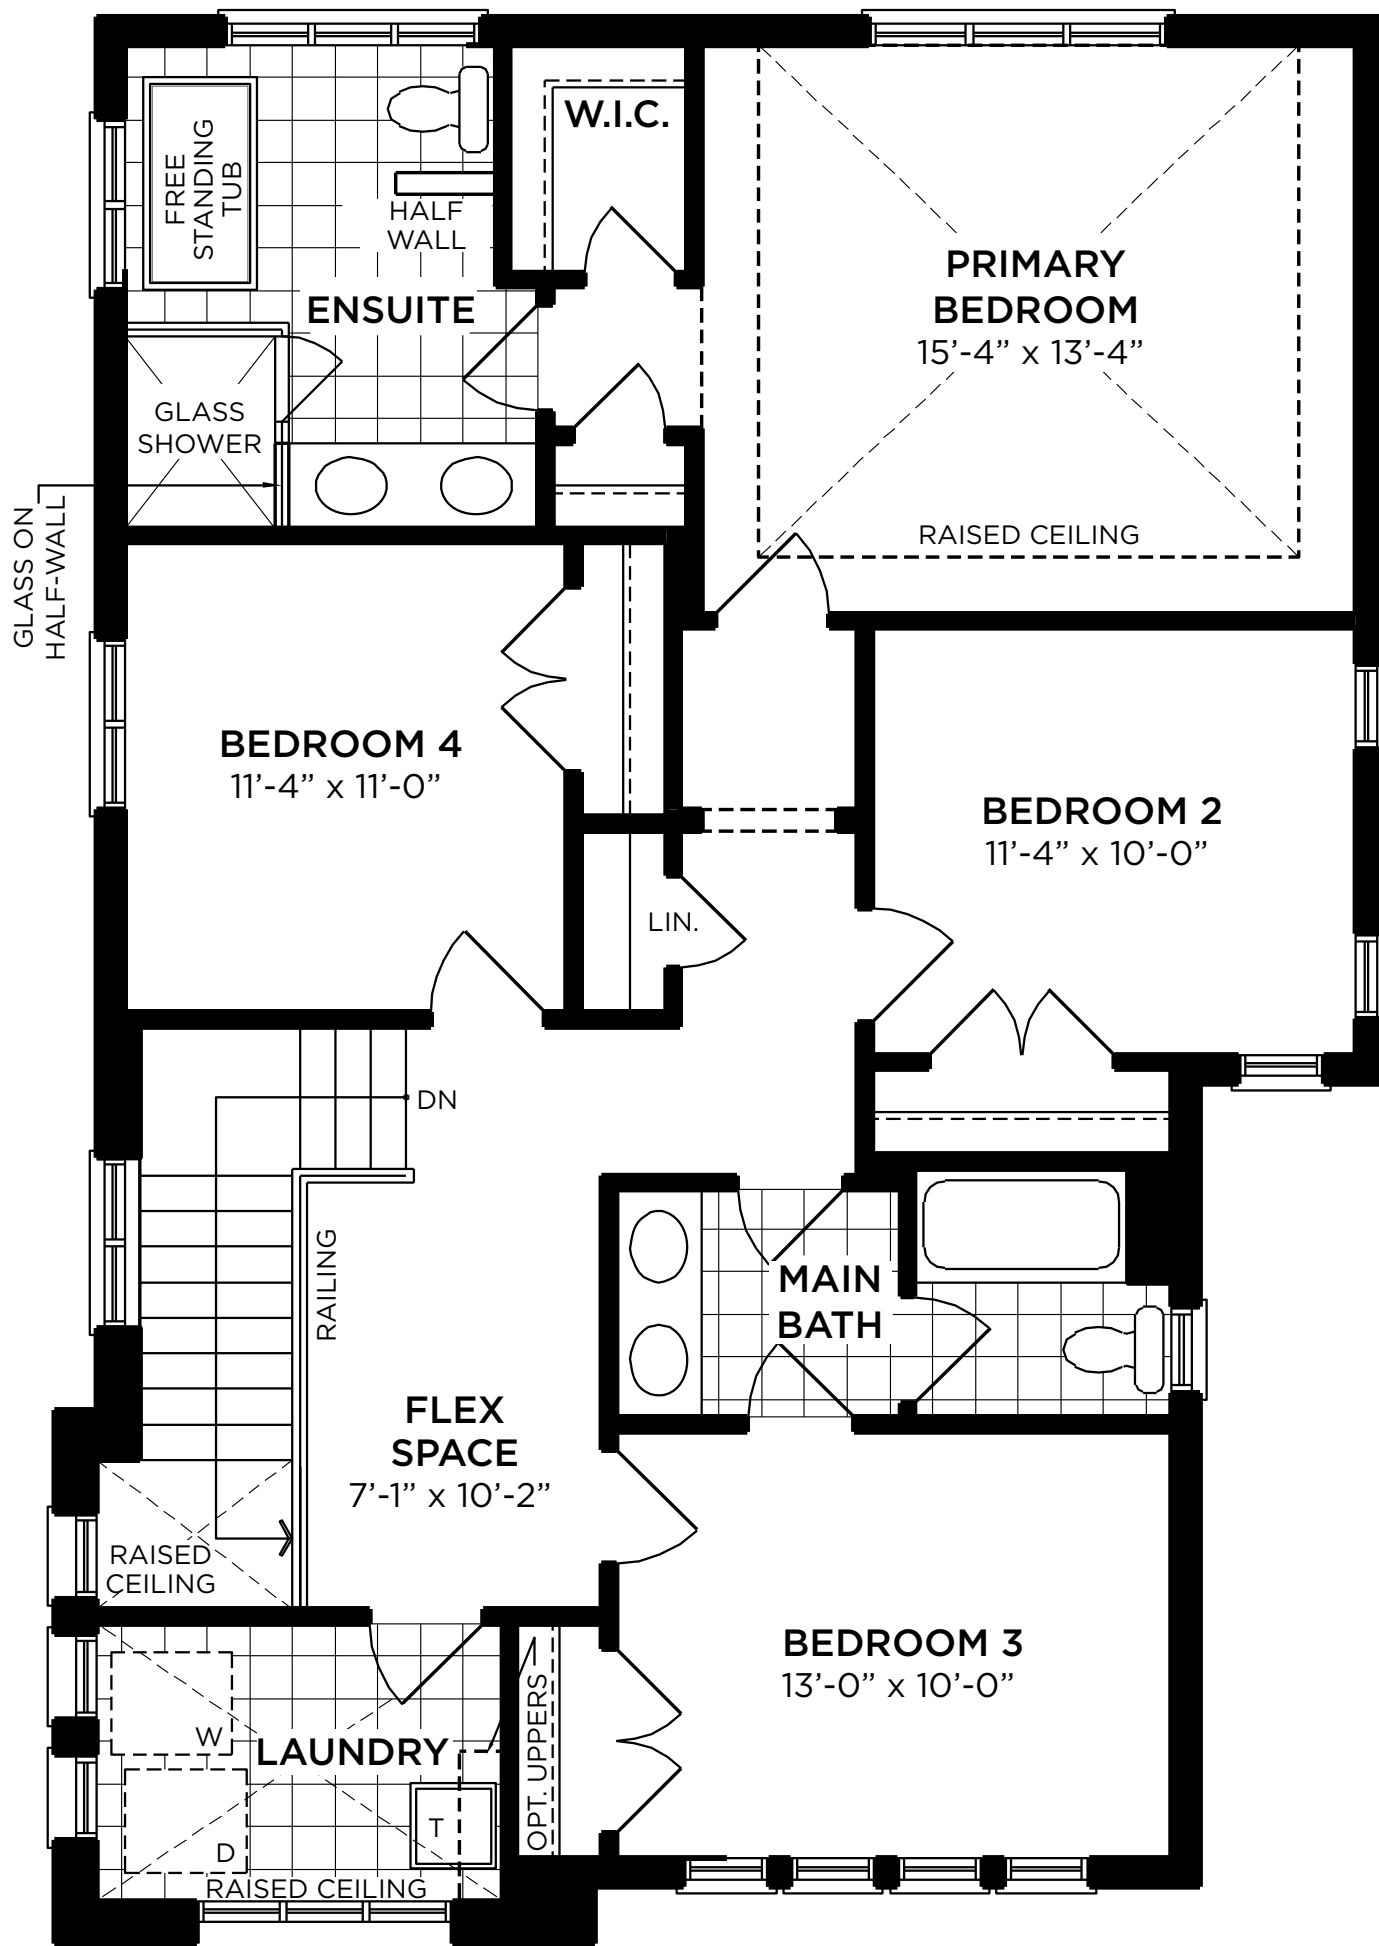

The Wren (corner)

Elev. A - 2,284 sq.ft.

The Wren (corner)

Elev. A - 2,284 sq.ft.

The Wren (corner)

Elev. A - 2,284 sq.ft.

SECOND FLOOR PLAN
Elev. A

The Wren (corner)

Elev. A - 2,284 sq.ft.

BASEMENT PLAN
Elev. A