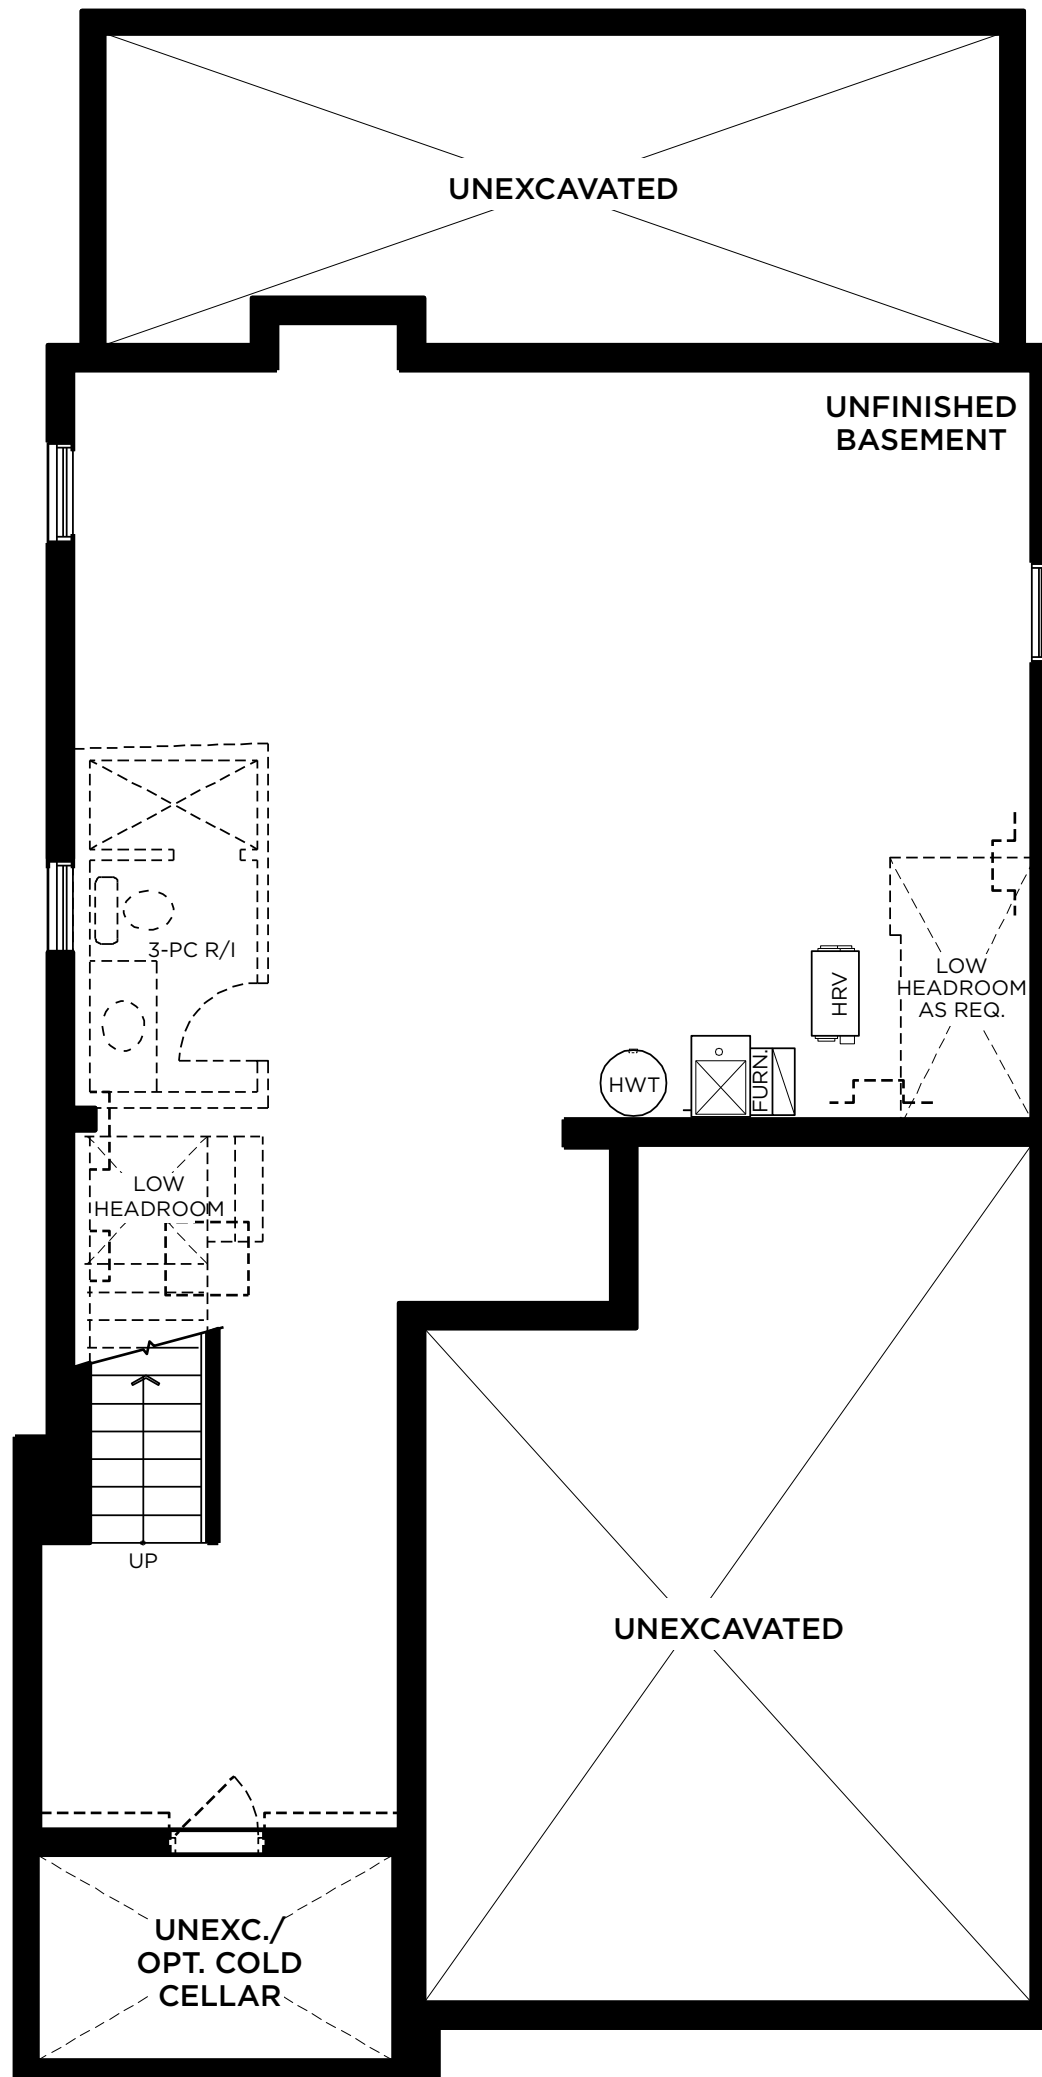

The Wren (corner)

Elev. A - 2,284 sq.ft.

The Wren (corner)

Elev. A - 2,284 sq.ft.

The Wren (corner)

Elev. A - 2,284 sq.ft.

SECOND FLOOR PLAN
Elev. A

The Wren (corner)

Elev. A - 2,284 sq.ft.

BASEMENT PLAN
Elev. A