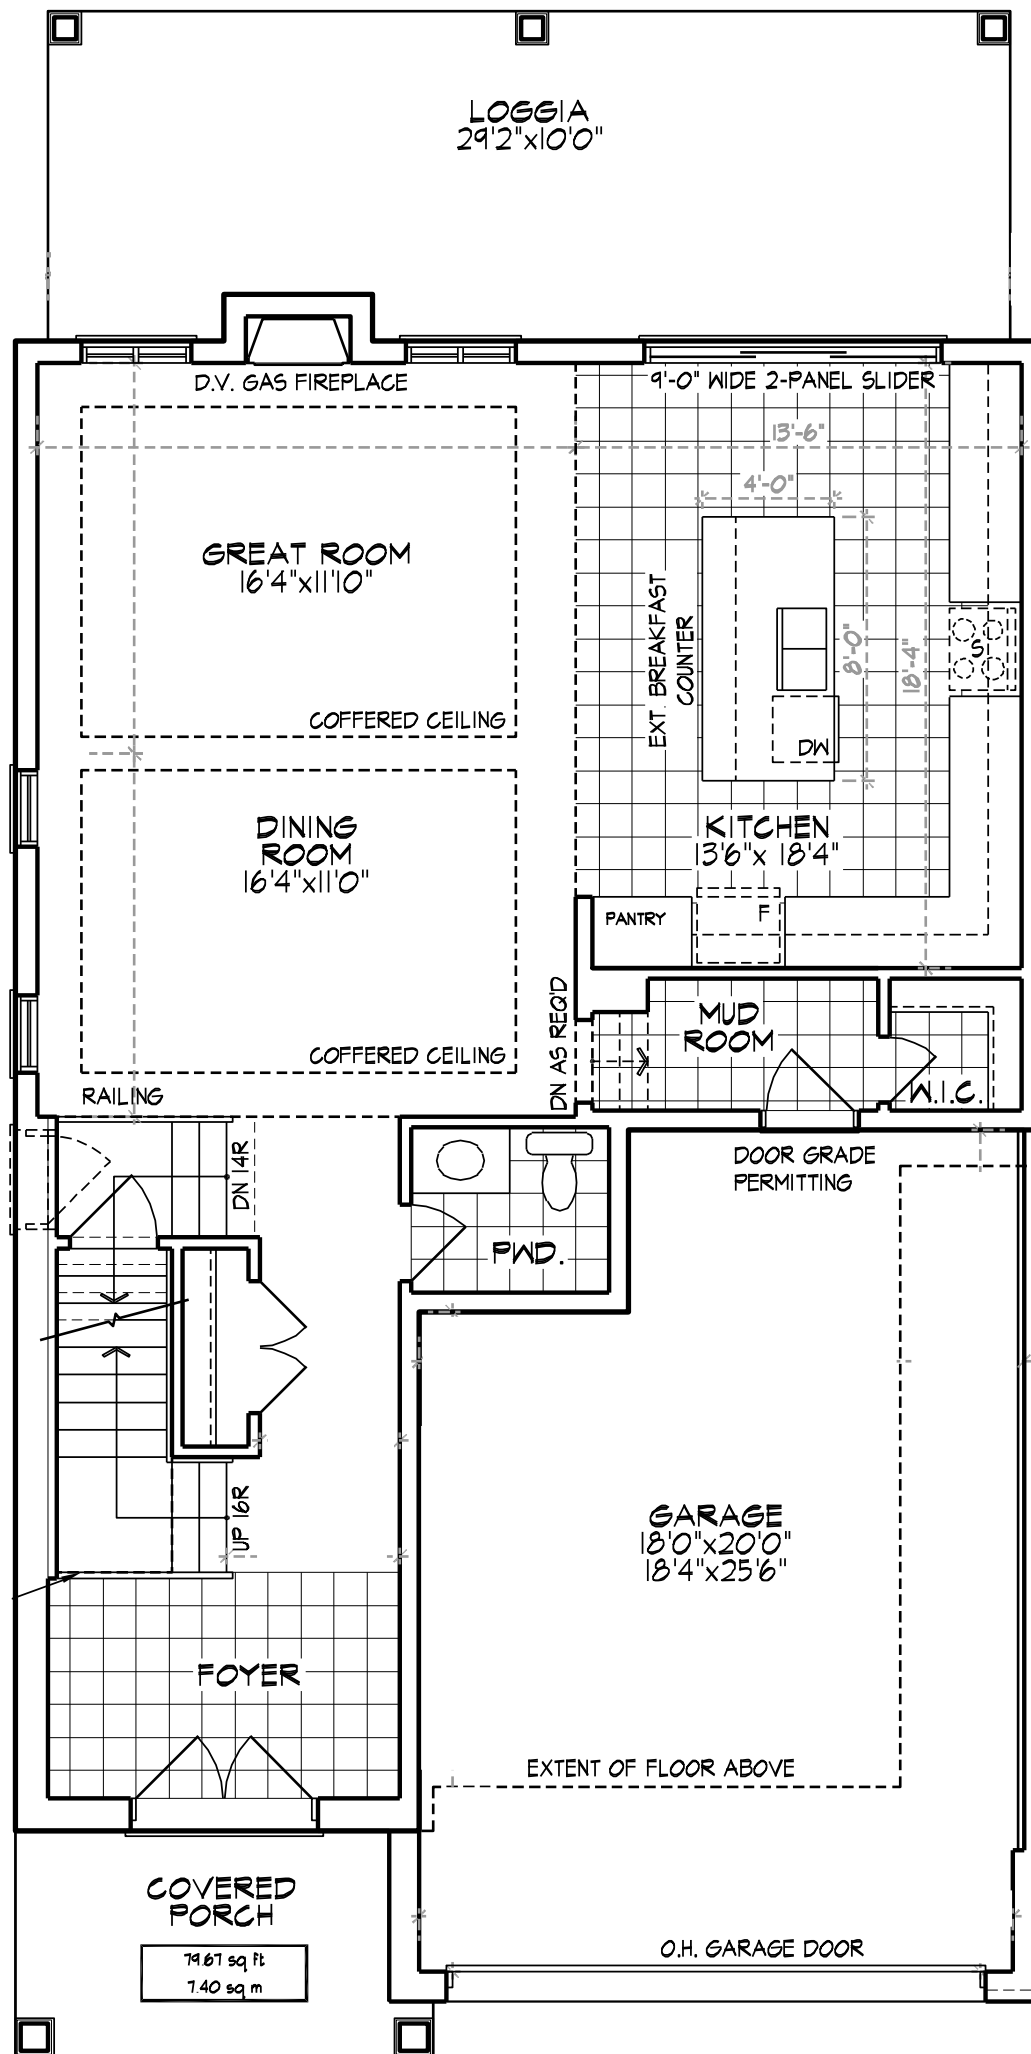

The Wren (corner)

Elev. A - 2,284 sq.ft.

The Wren (corner)

Elev. A - 2,284 sq.ft.

The Wren (corner)

Elev. A - 2,284 sq.ft.

SECOND FLOOR PLAN
Elev. A

The Wren (corner)

Elev. A - 2,284 sq.ft.

BASEMENT PLAN
Elev. A